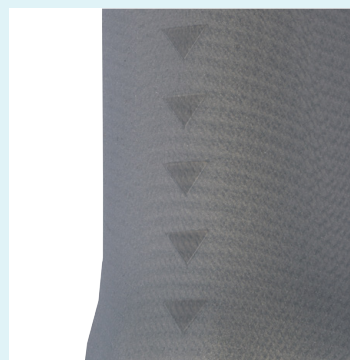

The orientation aid